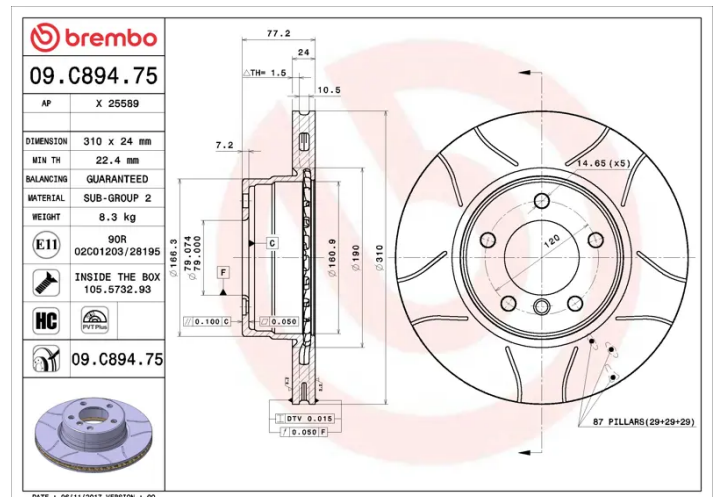

### Technical specifications

EAN code  
**8020584231913**

Axle  
**Front**

Diameter  $\varnothing$   
**310 mm**

Thickness (TH)  
**24 mm**

Height (A)  
**77 mm**

Number of holes (C)  
**5**

Brake disc type  
**Ventilated**

Centering (B)  
**79 mm**

Min. thickness  
**22,4 mm**

COMPATIBLE VEHICLES