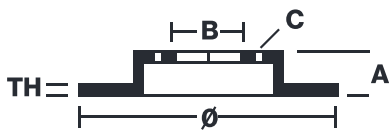

## 09.C894.75

The 09.C894.75 Max brake disc is synonymous with reliability

The Brembo Max brake disc features grooves on the braking surface. The special shape of the grooves generates greater fading resistance and constant renewal of friction material, quickly restoring optimum braking conditions. The UV paint completes the sporty look.

### Technical specifications

EAN code  
**8020584231913**

Axle  
**Front**

Diameter  $\varnothing$   
**310 mm**

Thickness (TH)  
**24 mm**

Height (A)  
**77 mm**

Number of holes (C)  
**5**

Brake disc type  
**Ventilated**