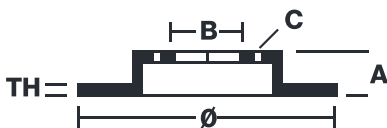

Brake disc technical specifications

Diameter	Thickness (TH)	Height (A)
300 mm	28 mm	68,5 mm

Number of holes (C)	Brake disc type	Centering (B)
6	Solid	85 mm

Min. thickness