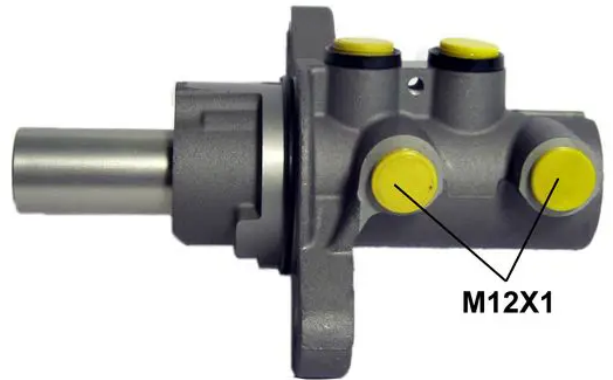

# CLUTCH MASTER CYLINDER M 68 046

The M 68 046 brake master cylinder is synonymous with reliability

For the braking system to work well, all the components of the brake master cylinder must meet the highest standards of quality and strength. All Brembo brake master cylinders are subjected to complete in-line checks which guarantee conformity to the strictest standards.

## Technical specifications

EAN code	Axle	Diameter
8432509638583		23,81 mm
Threading	Braking system	Material
12 X 1 (2)	Bosch	Aluminium

COMPATIBLE VEHICLES