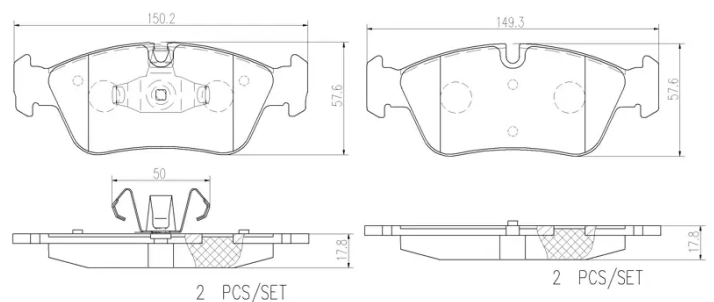

- ✓ OE-equivalent
- ✓ Brembo quality
- ✓ Safety
- ✓ Comfort
- ✓ Durability
- ✓ Dust reduction
- ✓ With accessories

Technical specifications

EAN code 8020584087893	Axle Front	Thickness 18 mm
Width 150 mm	Height 58 mm	Braking system Teves
Wear indicator Prepared for wear indicator	WVA number 23935,23999	Accessories With accessories With anti-squeal shim With piston clip