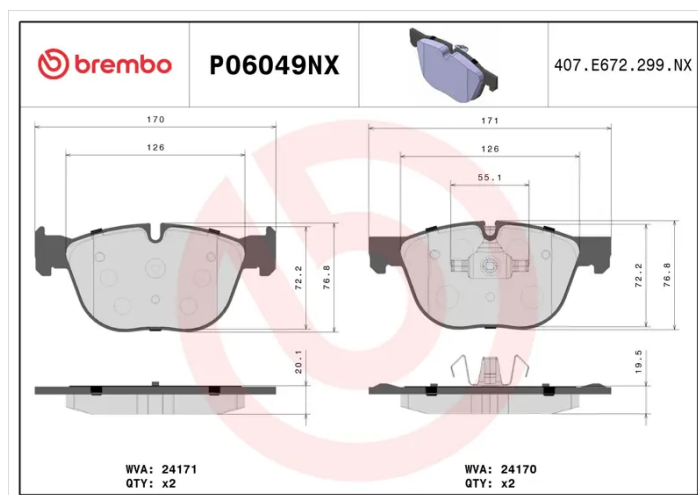

BRAKE PAD XTRA CERAMIC P06049NX

Xtra Ceramic brake pad P06049NX belongs to Brembo Cool Line

Brembo Xtra Ceramic brake pads have a specific compound which, beside being copper free, also contains less metal compared to Xtra pads. This feature make Xtra Ceramic more focused on comfort and cleaner rims, thanks to the ceramic friction material, while guaranteeing the top performance proper of the Xtra line. Xtra Ceramic range is fully ECE R90 homologated.

- ✓ OE-equivalent
- ✓ Brembo quality
- ✓ ECE-R90 certificate
- ✓ Safety
- ✓ Performance
- ✓ Dust reduction
- ✓ Comfort
- ✓ With accessories

Technical specifications

EAN code 8020584130827	Axle Front	Thickness 20 mm
Width 171 mm	Height 77 mm	Braking system Teves
Wear indicator Prepared for wear indicator	WVA number 24170,24171	Accessories With accessories With anti-squeal shim With piston clip