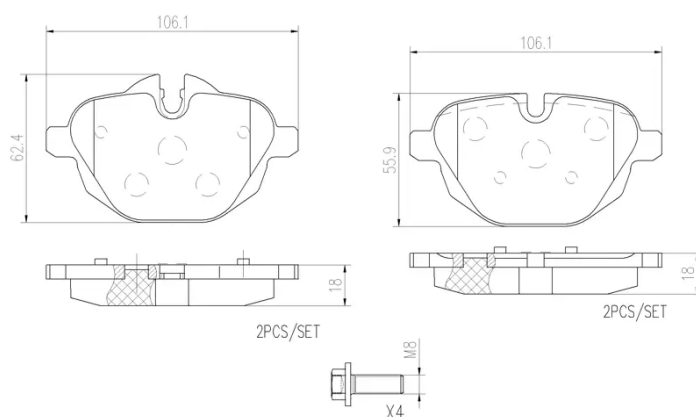

- ✓ Brembo quality
- ✓ ECE-R90 certificate
- ✓ Safety
- ✓ Performance
- ✓ Dust reduction
- ✓ Comfort
- ✓ With accessories

Technical specifications

EAN code
8020584130797

Axle
Rear

Thickness
18 mm

Width
106 mm

Height
56 mm

Braking system
TRW

Wear indicator
Prepared for wear indicator

WVA number
24561,24562

Accessories
**With accessories
With anti-squeal shim
With brake caliper bolts**

COMPATIBLE VEHICLES

COMPATIBLE OE PART NUMBERS