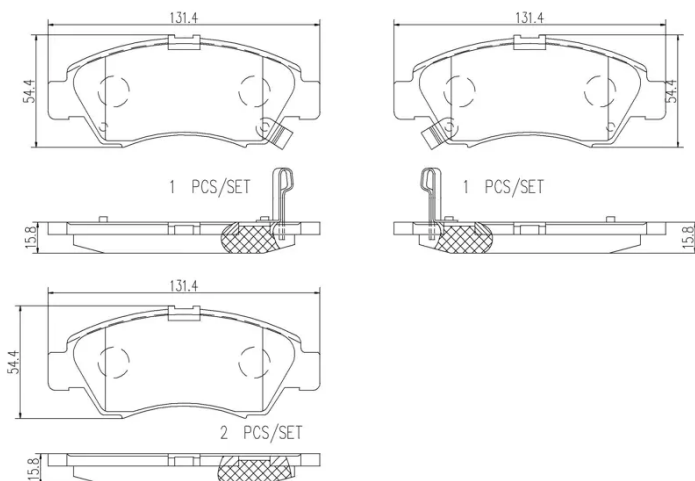

- ✓ OE-equivalent
- ✓ Brembo quality
- ✓ Safety
- ✓ Comfort
- ✓ Durability
- ✓ Dust reduction
- ✓ With accessories

Technical specifications

EAN code 8020584086292	Axle Front	Thickness 16 mm
Width 131 mm	Height 55 mm	Braking system Akebono
Wear indicator Acoustic	WVA number 21697,21698,21699	Accessories With anti-squeal shim