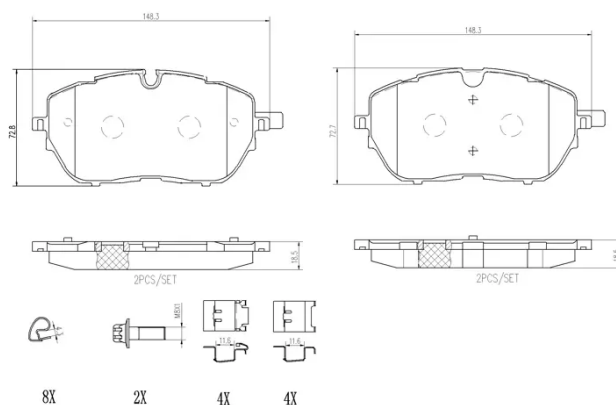

## Technical specifications

EAN code **8020584124925** Axle **Front** Thickness **18 mm**

Width **148 mm** Height **73 mm**

WVA number **22218,22219,23927,24226**

Accessories  
**With accessories**  
**With anti-squeal shim**  
**With brake caliper bolts**  
**With piston clip**