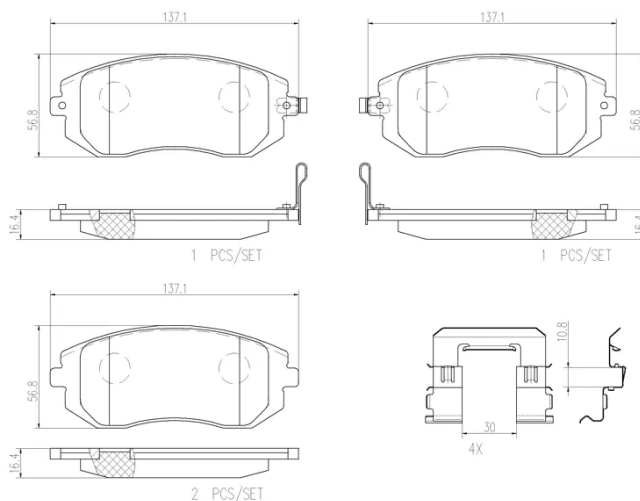

- ✓ OE-equivalent
- ✓ Brembo quality
- ✓ Safety
- ✓ Comfort
- ✓ Durability
- ✓ Dust reduction
- ✓ With accessories

Technical specifications

EAN code 8020584099421	Axle Front	Thickness 16 mm
Width 137 mm	Height 57 mm	Braking system Tokico
Wear indicator Acoustic	WVA number 23865,23866,23867	Accessories With anti-squeal shim