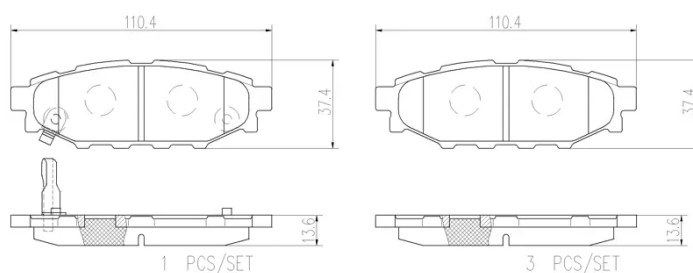

## Technical specifications

EAN code <b>8020584112229</b>	Axle <b>Rear</b>	Thickness <b>14 mm</b>
Width <b>110 mm</b>	Height <b>38 mm</b>	Braking system <b>Akebono</b>
Wear indicator <b>Acoustic</b>	WVA number <b>24271,24272</b>	Accessories <b>With accessories With anti-squeal shim</b>