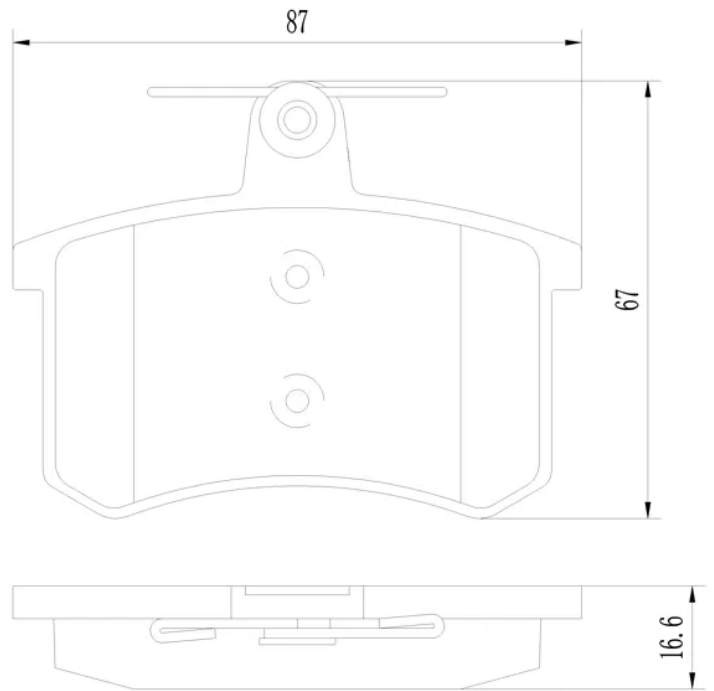

Technical specifications

EAN code
8020584099995

Axle
Rear

Thickness
17 mm

Width
87 mm

Height
67 mm

Braking system
Lucas

Wear indicator
Without

WVA number
21144

Accessories
With accessories
With anti-squeal
shim
With brake caliper
bolts

4PCS/SET

COMPATIBLE VEHICLES