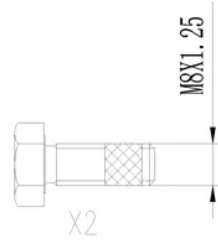

Technical specifications

EAN code
8020584099995

Axle
Rear

Thickness
17 mm

Width
87 mm

Height
67 mm

Braking system
Lucas

Wear indicator
Without

WVA number
21144

Accessories
With accessories
With anti-squeal
shim
With brake caliper
bolts

4PCS/SET

COMPATIBLE VEHICLES