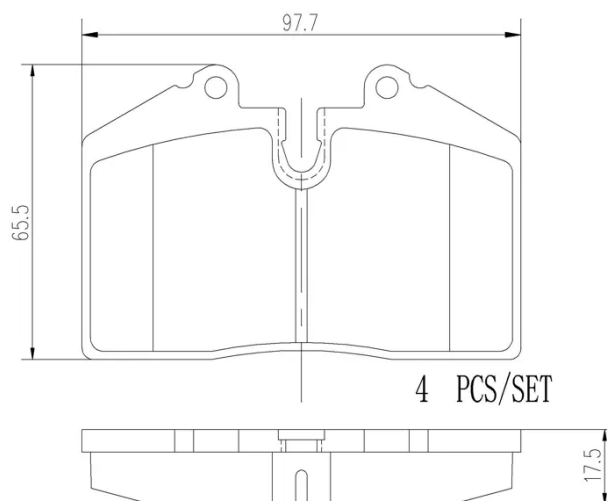

- ✓ OE-equivalent
- ✓ Brembo quality
- ✓ Safety
- ✓ Comfort
- ✓ Durability
- ✓ Dust reduction
- ✓ With accessories

Technical specifications

EAN code 8020584090060	Axle Front and rear	Thickness 18 mm
Width 98 mm	Height 66 mm	Braking system Teves
Wear indicator Prepared for wear indicator	WVA number 20877	Accessories With anti-squeal shim