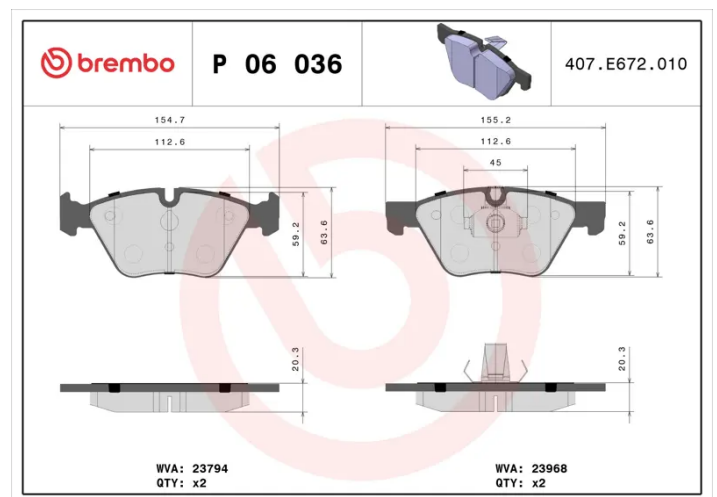

BRAKE PAD

P 06 036

The P 06 036 brake pad is synonymous with reliability

The Brembo brake pad guarantees ultimate safety when braking thanks to the use of more than 100 different compounds, designed according to the type of vehicle and use. Stopping distances reduced to a minimum, maximum driving comfort and silent operation are the most important features of Brembo materials. Brembo brake pads are supplied together with an extensive range of accessories and assembly kits for professional-standard installation.

- ✓ OE-equivalent
- ✓ Brembo quality
- ✓ ECE-R90 certificate
- ✓ Safety
- ✓ Performance
- ✓ Comfort
- ✓ With accessories

Technical specifications

EAN code 8020584059340	Axle Front	Thickness 20 mm
Width 155 mm	Height 64 mm	Braking system Teves
Wear indicator Prepared for wear indicator	WVA number 23794,23968	Accessories With accessories With anti-squeal shim With piston clip