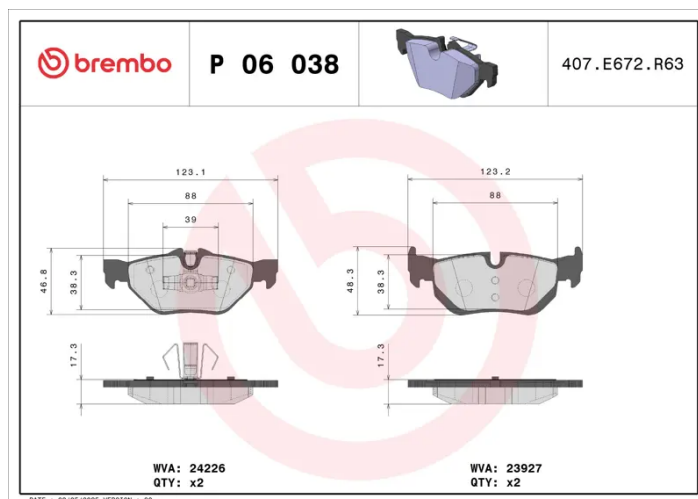

BRAKE PAD

P 06 038

The P 06 038 brake pad is synonymous with reliability

The Brembo brake pad guarantees ultimate safety when braking thanks to the use of more than 100 different compounds, designed according to the type of vehicle and use. Stopping distances reduced to a minimum, maximum driving comfort and silent operation are the most important features of Brembo materials. Brembo brake pads are supplied together with an extensive range of accessories and assembly kits for professional-standard installation.

- ✓ OE-equivalent
- ✓ Brembo quality
- ✓ ECE-R90 certificate
- ✓ Safety
- ✓ Performance
- ✓ Comfort
- ✓ With accessories

Technical specifications

EAN code 8020584059364	Axle Rear	Thickness 17 mm
Width 123 mm	Height 48 mm	Braking system Teves
Wear indicator Prepared for wear indicator	WVA number 23926,23927,24226	Accessories With accessories With anti-squeal shim With piston clip