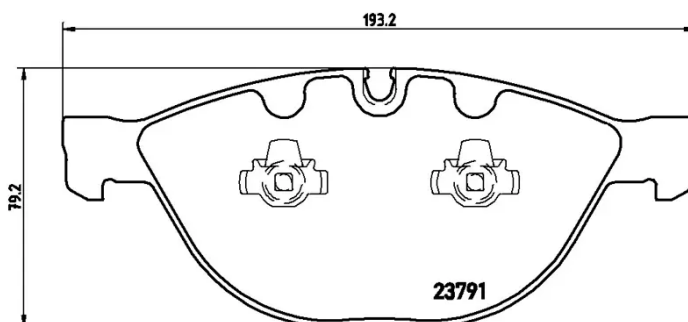

### Technical specifications

EAN code <b>8020584059951</b>	Axle <b>Front</b>	Thickness <b>21 mm</b>
Width <b>193 mm</b>	Height <b>79 mm</b>	Braking system <b>Teves</b>
Wear indicator <b>Prepared for wear indicator</b>	WVA number <b>23791,23792</b>	Accessories <b>With accessories With anti-squeal shim With piston clip</b>