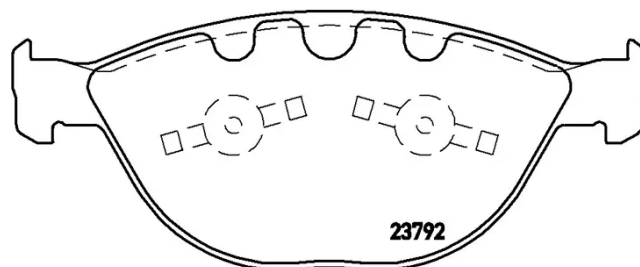

# BRAKE PAD

## P 06 047

The P 06 047 brake pad is synonymous with reliability

The Brembo brake pad guarantees ultimate safety when braking thanks to the use of more than 100 different compounds, designed according to the type of vehicle and use. Stopping distances reduced to a minimum, maximum driving comfort and silent operation are the most important features of Brembo materials. Brembo brake pads are supplied together with an extensive range of accessories and assembly kits for professional-standard installation.

### Technical specifications

EAN code <b>8020584059951</b>	Axle <b>Front</b>	Thickness <b>21 mm</b>
Width <b>193 mm</b>	Height <b>79 mm</b>	Braking system <b>Teves</b>
Wear indicator <b>Prepared for wear indicator</b>	WVA number <b>23791,23792</b>	Accessories <b>With accessories With anti-squeal shim With piston clip</b>