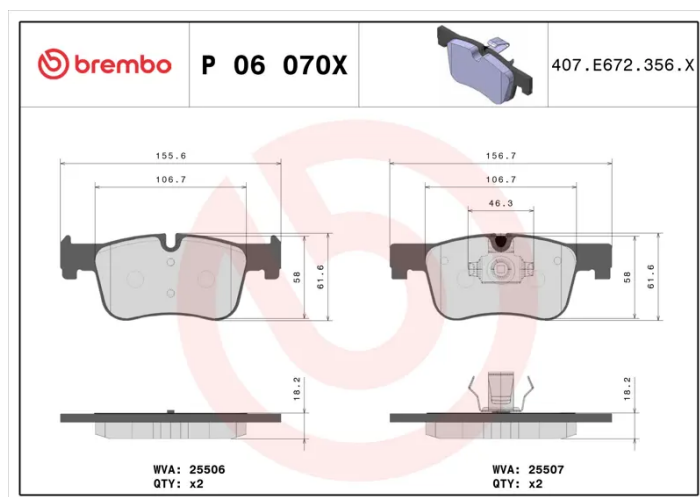

BRAKE PAD XTRA P 06 070X

The P 06 070X Xtra brake pad is synonymous with reliability

Brembo Xtra brake pads, developed to enhance the advantages of the Xtra and Max discs, are made using the special BRM X L01 compound which consists of more than 30 different components. Compared with the compound used for original-equivalent pads, the new solution assures a higher friction coefficient, which translates to more precise and stable braking, at both high and low temperatures. All this makes for greater driving comfort and improved pedal modularity, without compromising the product's mileage output.

- ✓ Brembo quality
- ✓ ECE-R90 certificate
- ✓ Safety
- ✓ Performance
- ✓ Sports driving

Technical specifications

EAN code 8020584068618	Axle Front	Thickness 18 mm
Width 156 mm	Height 62 mm	Braking system Teves
Wear indicator Prepared for wear indicator	WVA number 25506,25507	Accessories With anti-squeal shim With piston clip