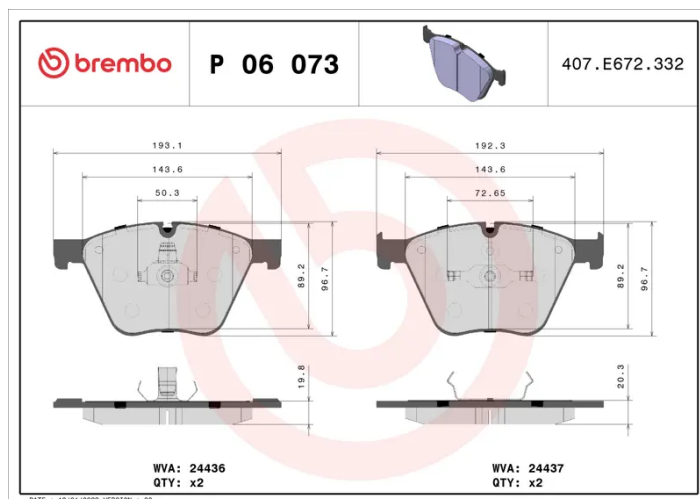

BRAKE PAD

P 06 073

The P 06 073 brake pad is synonymous with reliability

The Brembo brake pad guarantees ultimate safety when braking thanks to the use of more than 100 different compounds, designed according to the type of vehicle and use. Stopping distances reduced to a minimum, maximum driving comfort and silent operation are the most important features of Brembo materials. Brembo brake pads are supplied together with an extensive range of accessories and assembly kits for professional-standard installation.

- ✓ OE-equivalent
- ✓ Brembo quality
- ✓ ECE-R90 certificate
- ✓ Safety
- ✓ Performance
- ✓ Comfort
- ✓ With accessories

Technical specifications

EAN code 8020584102671	Axle Front	Thickness 20 mm
Width 193 mm	Height 97 mm	Braking system Teves
Wear indicator Prepared for wear indicator	WVA number 24436,24437	Accessories With accessories With anti-squeal shim With piston clip