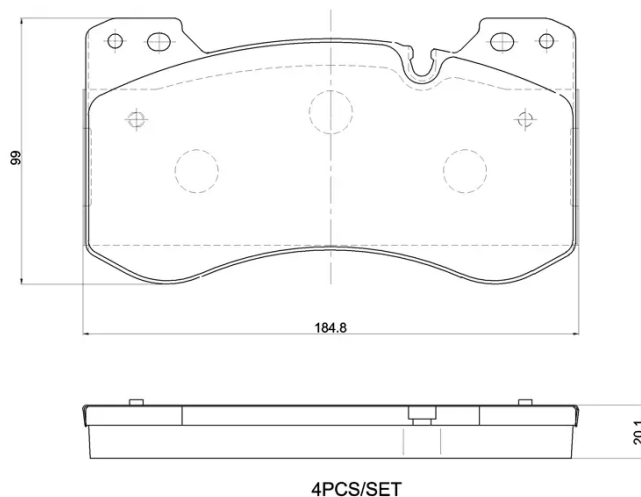

### Technical specifications

EAN code	Axle	Thickness
<b>8020584132289</b>	<b>Front</b>	<b>20 mm</b>
Width	Height	
<b>183 mm</b>	<b>99 mm</b>	
Wear indicator	Accessories	
<b>Without</b>	<b>With anti-squeal shim</b>	