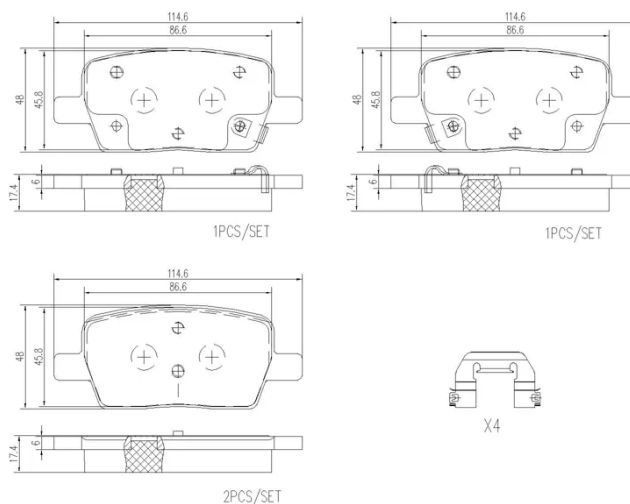

### Technical specifications

EAN code	Axle	Thickness
<b>8020584113165</b>	<b>Rear</b>	<b>18 mm</b>
Width	Height	
<b>115 mm</b>	<b>48 mm</b>	
Wear indicator	WVA number	Accessories
<b>Acoustic</b>	<b>22464,22466,22465</b>	<b>With anti-squeal shim</b>