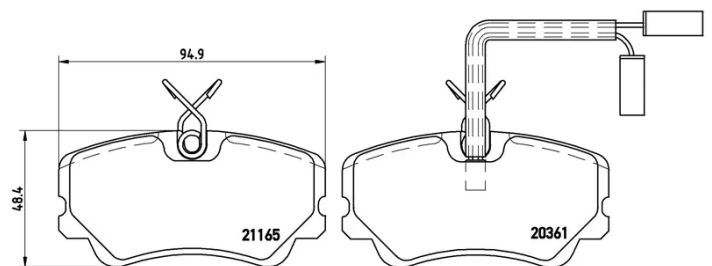

- ✓ OE-equivalent
- ✓ Brembo quality
- ✓ ECE-R90 certificate
- ✓ Safety
- ✓ Performance
- ✓ Comfort
- ✓ With accessories

Technical specifications

EAN code
8020584051054

Axle
Front

Thickness
17 mm

Width
95 mm

Height
48 mm

Braking system
Lucas

Wear indicator
Electric

WVA number
21165,21166

Accessories
With accessories
With anti-squeal shim
With brake caliper bolts

COMPATIBLE VEHICLES

COMPATIBLE OE PART NUMBERS

000060750413 ALFA ROMEO