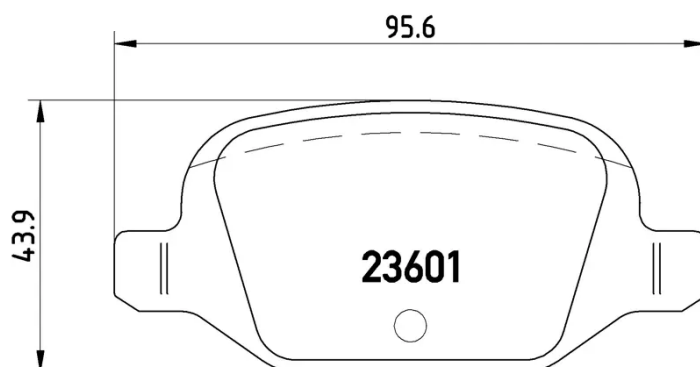

BRAKE PAD

P 23 064

The P 23 064 brake pad is synonymous with reliability

The Brembo brake pad guarantees ultimate safety when braking thanks to the use of more than 100 different compounds, designed according to the type of vehicle and use. Stopping distances reduced to a minimum, maximum driving comfort and silent operation are the most important features of Brembo materials. Brembo brake pads are supplied together with an extensive range of accessories and assembly kits for professional-standard installation.

- ✓ OE-equivalent
- ✓ Brembo quality
- ✓ ECE-R90 certificate
- ✓ Safety
- ✓ Performance
- ✓ Comfort
- ✓ With accessories

Technical specifications

EAN code 8020584051344	Axle Rear	Thickness 14 mm
Width 96 mm	Height 44 mm	Braking system Lucas
Wear indicator Without	WVA number 23601	Accessories With accessories With anti-squeal shim With brake caliper bolts