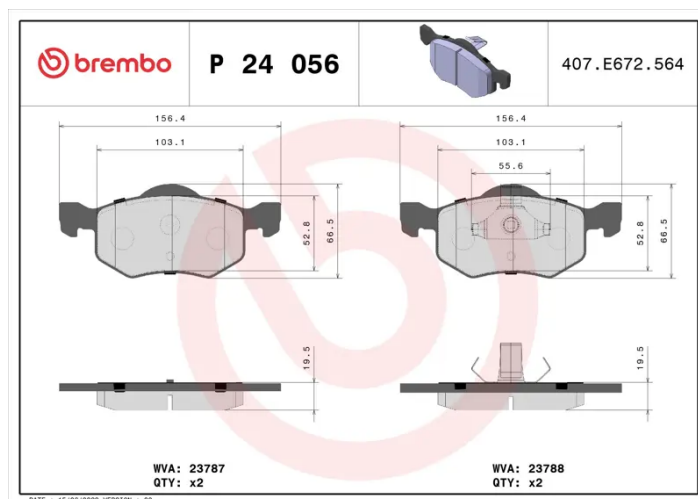

BRAKE PAD

P 24 056

The P 24 056 brake pad is synonymous with reliability

The Brembo brake pad guarantees ultimate safety when braking thanks to the use of more than 100 different compounds, designed according to the type of vehicle and use. Stopping distances reduced to a minimum, maximum driving comfort and silent operation are the most important features of Brembo materials. Brembo brake pads are supplied together with an extensive range of accessories and assembly kits for professional-standard installation.

- ✓ OE-equivalent
- ✓ Brembo quality
- ✓ ECE-R90 certificate
- ✓ Safety
- ✓ Performance
- ✓ Comfort
- ✓ With accessories

Technical specifications

EAN code 8020584052280	Axle Front	Thickness 18 mm
Width 156 mm	Height 67 mm	Braking system Teves
Wear indicator Without	WVA number 23787,23788	Accessories With accessories With anti-squeal shim With piston clip