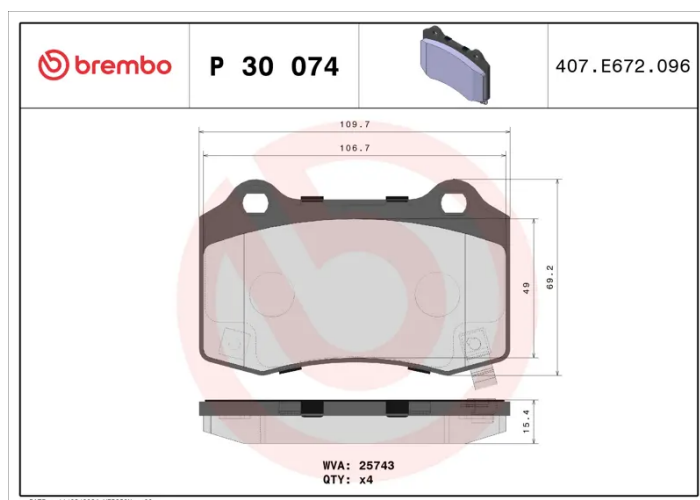

### Technical specifications

EAN code <b>8020584112489</b>	Axle <b>Front and rear</b>	Thickness <b>15 mm</b>
Width <b>107 mm</b>	Height <b>69 mm</b>	Braking system <b>Brembo</b>
Wear indicator <b>Acoustic</b>	WVA number <b>25743,25744</b>	Accessories <b>With anti-squeal shim</b>