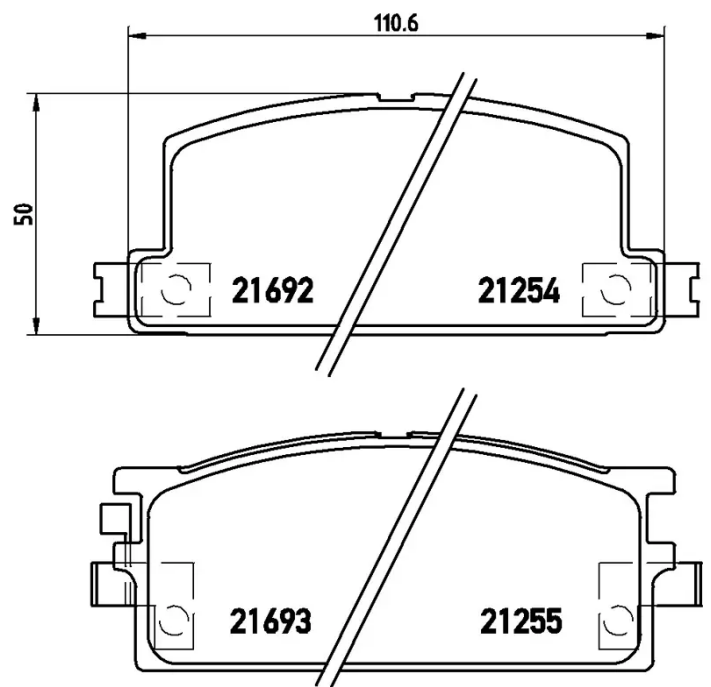

BRAKE PAD

P 34 001

The P 34 001 brake pad is synonymous with reliability

The Brembo brake pad guarantees ultimate safety when braking thanks to the use of more than 100 different compounds, designed according to the type of vehicle and use. Stopping distances reduced to a minimum, maximum driving comfort and silent operation are the most important features of Brembo materials. Brembo brake pads are supplied together with an extensive range of accessories and assembly kits for professional-standard installation.

- ✓ OE-equivalent
- ✓ Brembo quality
- ✓ ECE-R90 certificate
- ✓ Safety
- ✓ Performance
- ✓ Comfort

Technical specifications

EAN code	Axle	Thickness
8020584052907	Front	15 mm
Width	Height	Braking system
111 mm	50 mm	Akebono
Wear indicator	Accessories	
Acoustic	With anti-squeal shim	