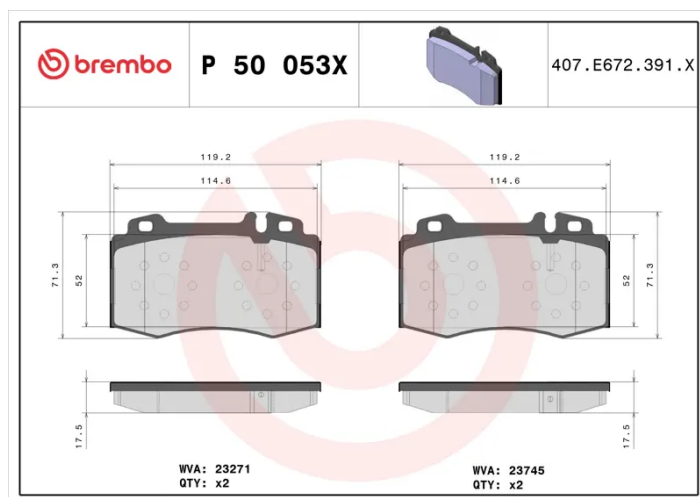

# BRAKE PAD XTRA P 50 053X

The P 50 053X Xtra brake pad is synonymous with reliability

Brembo Xtra brake pads, developed to enhance the advantages of the Xtra and Max discs, are made using the special BRM X L01 compound which consists of more than 30 different components. Compared with the compound used for original-equivalent pads, the new solution assures a higher friction coefficient, which translates to more precise and stable braking, at both high and low temperatures. All this makes for greater driving comfort and improved pedal modularity, without compromising the product's mileage output.

## Technical specifications

EAN code <b>8020584114995</b>	Axle <b>Front</b>	Thickness <b>18 mm</b>
Width <b>120 mm</b>	Height <b>71 mm</b>	Braking system <b>Brembo</b>
Wear indicator <b>Prepared for wear indicator</b>	WVA number <b>23271,23745</b>	Accessories <b>With anti-squeal shim</b>