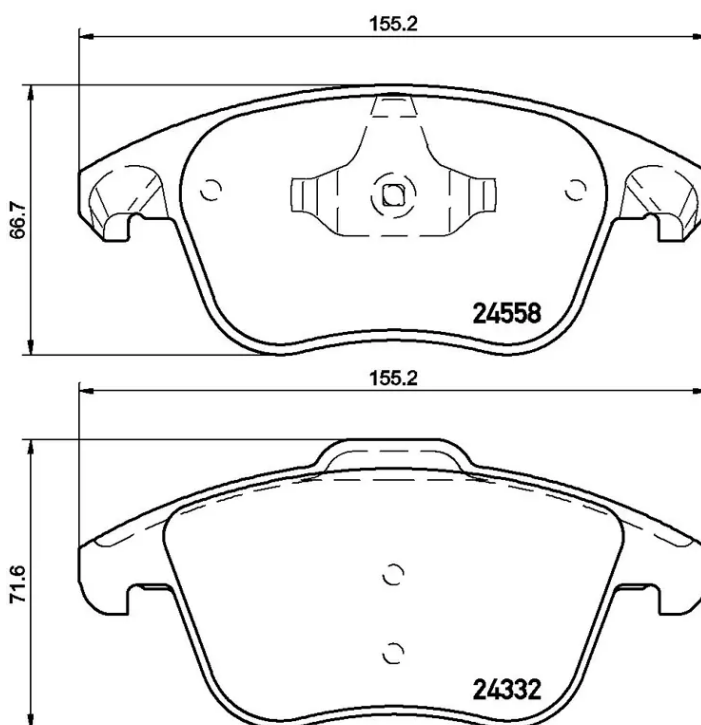

BRAKE PAD XTRA P 61 117X

The P 61 117X Xtra brake pad is synonymous with reliability

Brembo Xtra brake pads, developed to enhance the advantages of the Xtra and Max discs, are made using the special BRM X L01 compound which consists of more than 30 different components. Compared with the compound used for original-equivalent pads, the new solution assures a higher friction coefficient, which translates to more precise and stable braking, at both high and low temperatures. All this makes for greater driving comfort and improved pedal modularity, without compromising the product's mileage output.

- ✓ Brembo quality
- ✓ ECE-R90 certificate
- ✓ Safety
- ✓ Performance
- ✓ Sports driving

Technical specifications

| | | |
|----------------------------------|----------------------------------|--|
| EAN code 8020584121740 | Axle Front | Thickness 18 mm |
| Width 155 mm | Height 67 mm | Braking system Teves |
| Wear indicator Without | WVA number 24332,24558 | Accessories With anti-squeal shim With piston clip |