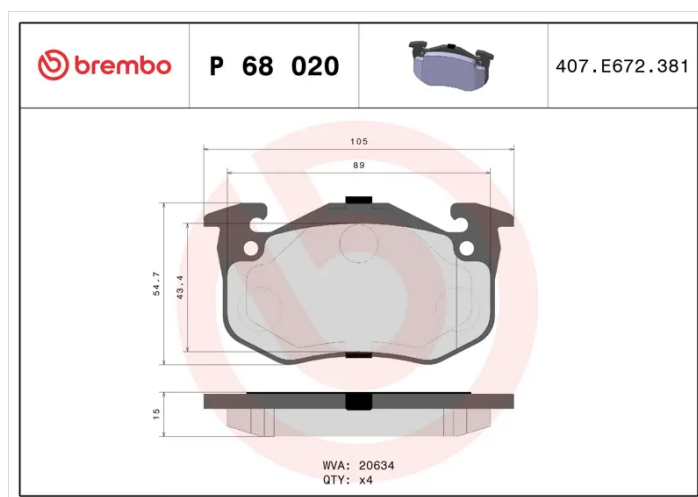

BRAKE PAD

P 68 020

The P 68 020 brake pad is synonymous with reliability

The Brembo brake pad guarantees ultimate safety when braking thanks to the use of more than 100 different compounds, designed according to the type of vehicle and use. Stopping distances reduced to a minimum, maximum driving comfort and silent operation are the most important features of Brembo materials. Brembo brake pads are supplied together with an extensive range of accessories and assembly kits for professional-standard installation.

- ✓ OE-equivalent
- ✓ Brembo quality
- ✓ ECE-R90 certificate
- ✓ Safety
- ✓ Performance
- ✓ Comfort

Technical specifications

EAN code 8020584056837	Axle Front	Thickness 15 mm
Width 105 mm	Height 55 mm	Braking system Bendix
Wear indicator Without	WVA number 20634	Accessories With anti-squeal shim