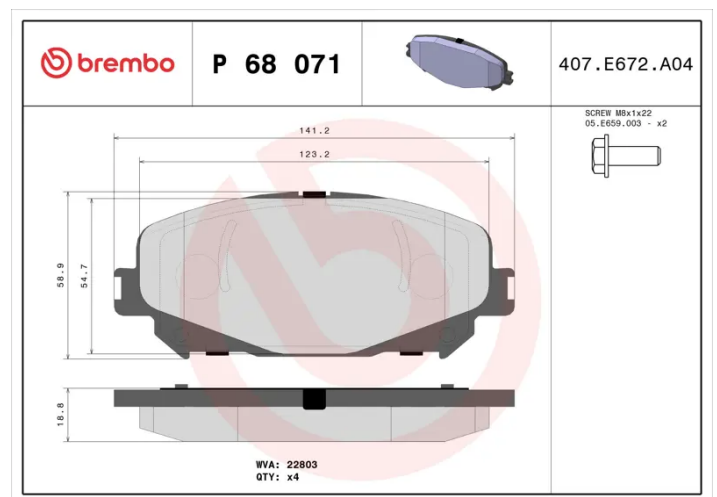

### Technical specifications

EAN code <b>8020584115329</b>	Axle <b>Front</b>	Thickness <b>19 mm</b>
Width <b>142 mm</b>	Height <b>59 mm</b>	Braking system <b>Akebono</b>
Wear indicator <b>Without</b>	WVA number <b>22803,22890</b>	Accessories <b>With accessories</b> <b>With anti-squeal shim</b> <b>With brake caliper bolts</b>