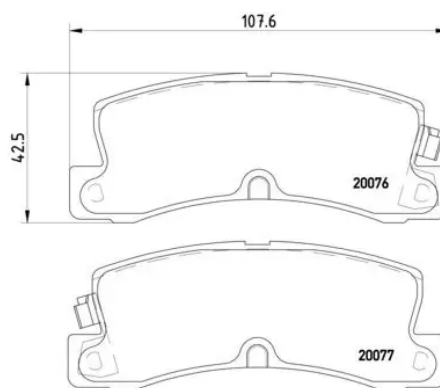

### Technical specifications

EAN code	Axle	Thickness
<b>8020584057520</b>	<b>Rear</b>	<b>16 mm</b>
Width	Height	Braking system
<b>108 mm</b>	<b>43 mm</b>	<b>Akebono</b>
Wear indicator	WVA number	Accessories
<b>Acoustic</b>	<b>20076,20077</b>	<b>With anti-squeal shim</b>