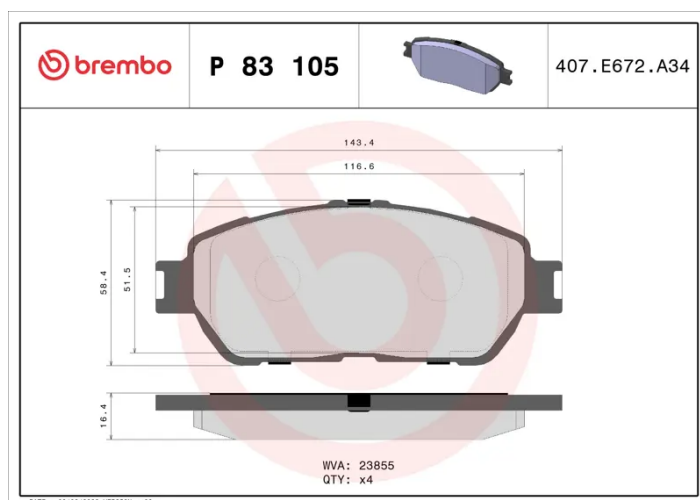

BRAKE PAD

P 83 105

The P 83 105 brake pad is synonymous with reliability

The Brembo brake pad guarantees ultimate safety when braking thanks to the use of more than 100 different compounds, designed according to the type of vehicle and use. Stopping distances reduced to a minimum, maximum driving comfort and silent operation are the most important features of Brembo materials. Brembo brake pads are supplied together with an extensive range of accessories and assembly kits for professional-standard installation.

- ✓ OE-equivalent
- ✓ Brembo quality
- ✓ ECE-R90 certificate
- ✓ Safety
- ✓ Performance
- ✓ Comfort

Technical specifications

EAN code 8020584090916	Axle Front	Thickness 16 mm
Width 143 mm	Height 59 mm	Braking system Akebono
Wear indicator Without	WVA number 23855	Accessories With anti-squeal shim