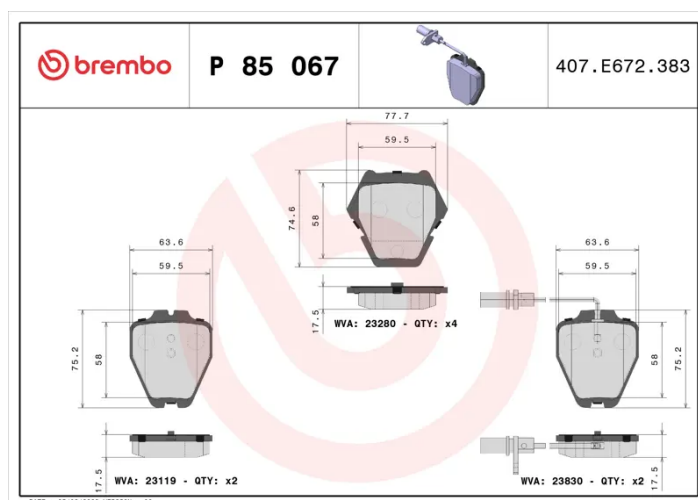

BRAKE PAD

P 85 067

The P 85 067 brake pad is synonymous with reliability

The Brembo brake pad guarantees ultimate safety when braking thanks to the use of more than 100 different compounds, designed according to the type of vehicle and use. Stopping distances reduced to a minimum, maximum driving comfort and silent operation are the most important features of Brembo materials. Brembo brake pads are supplied together with an extensive range of accessories and assembly kits for professional-standard installation.

- ✓ OE-equivalent
- ✓ Brembo quality
- ✓ ECE-R90 certificate
- ✓ Safety
- ✓ Performance
- ✓ Comfort

Technical specifications

EAN code 8020584058701	Axle Front	Thickness 18 mm
Width 64 mm	Height 75 mm	Braking system Lucas
Wear indicator Electric	WVA number 23119,23280,23830	Accessories With anti-squeal shim