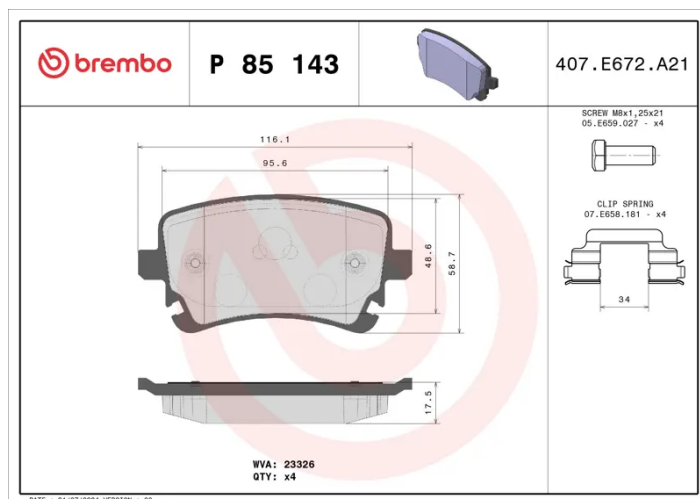

### Technical specifications

EAN code <b>8020584080122</b>	Axle <b>Rear</b>	Thickness <b>18 mm</b>
Width <b>117 mm</b>	Height <b>59 mm</b>	Braking system <b>Lucas</b>
Wear indicator <b>Without</b>	WVA number <b>23326</b>	Accessories <b>With accessories With anti-squeal shim With brake caliper bolts</b>