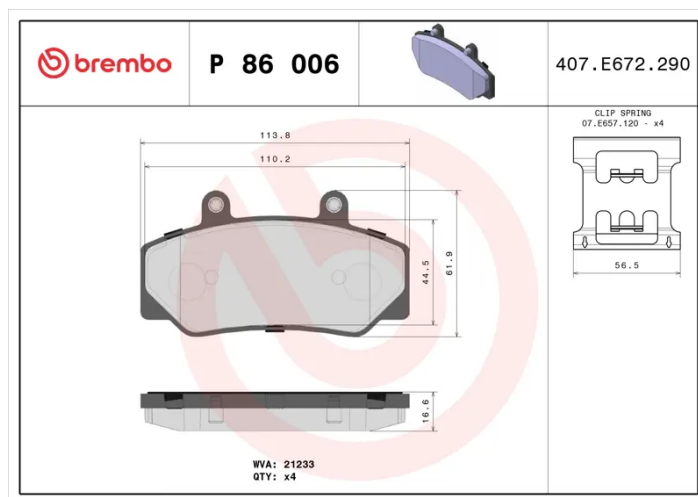

### Technical specifications

EAN code <b>8020584058947</b>	Axle <b>Front</b>	Thickness <b>17 mm</b>
Width <b>114 mm</b>	Height <b>62 mm</b>	Braking system <b>Bendix</b>
Wear indicator <b>Without</b>	WVA number <b>21233</b>	Accessories <b>With accessories With anti-squeal shim</b>