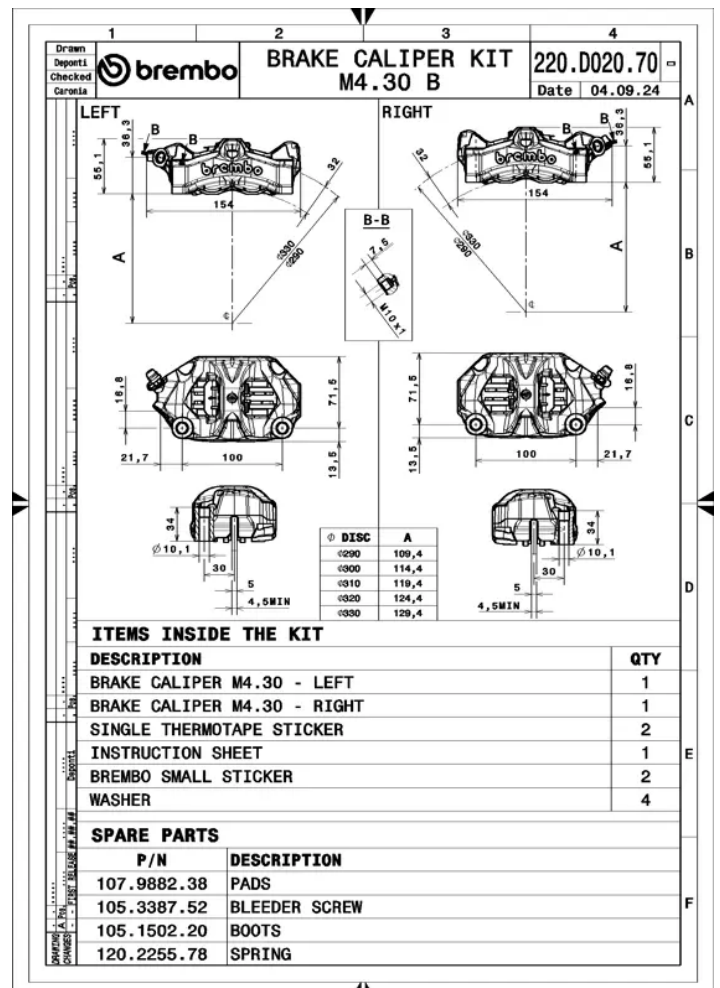

- ✓ OE-equivalent
- ✓ Brembo quality
- ✓ Safety
- ✓ Performance
- ✓ Exclusive style
- ✓ Racing inspired
- ✓ Sports driving

Technical specifications

Surface width
32-34 mm

Pads included
No

Units per box
0

COMPATIBLE VEHICLES