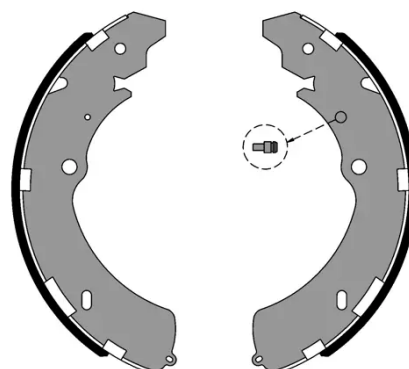

SHOE

S 34 506

The S 34 506 brake shoe is synonymous with reliability

Brembo brake shoes of original equipment quality guarantee the safe and reliable performance of your drum braking system. All Brembo brake shoes are accompanied by a ECE-R90 homologation certificate.

- ✓ OE-equivalent
- ✓ Brembo quality
- ✓ ECE-R90 certificate
- ✓ Safety
- ✓ Durability

Technical specifications

EAN code
8432509641583

Rear

Diameter
295 mm

Width
45 mm

COMPATIBLE VEHICLES

COMPATIBLE OE PART NUMBERS

8973026361	GREAT WALL
8973519191	GREAT WALL
8973519191	SUBARU
8980079630	SUBARU