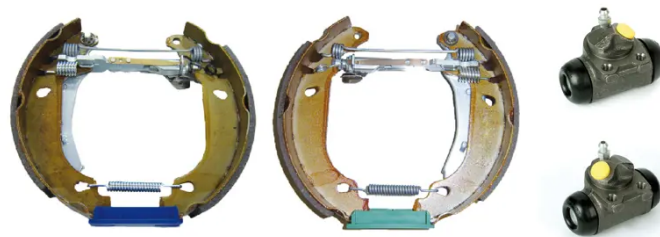

## SHOE KIT K 68 035

The K 68 035 shoe kit is synonymous with reliability

The Brembo Kit & Fit is the ideal solution for the maintenance of drum brakes: everything you need for quick and efficient servicing is supplied in a single pre-assembled package, all with guaranteed Brembo quality. The kit contains all the components necessary for drum brake maintenance: shoes, brake wheel cylinders, springs, lubricant, and fixing kit.

### Technical specifications

EAN code	Axle	Diameter
<b>8020584076705</b>	<b>Rear</b>	<b>180 mm</b>
Width	Master cylinder diameter	Type of assembly
<b>42 mm</b>	<b>22 mm</b>	<b>Pre-assembled</b>
Braking system	Brake proportioning valve	
<b>Bendix</b>		