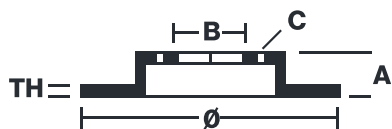

### Technical specifications

EAN code  
**8020584884324**

Axle  
**Rear**

Diameter Ø  
**302 mm**

Thickness (TH)  
**12 mm**

Height (A)  
**49 mm**

Number of holes (C)  
**5**

Brake disc type  
**Solid**