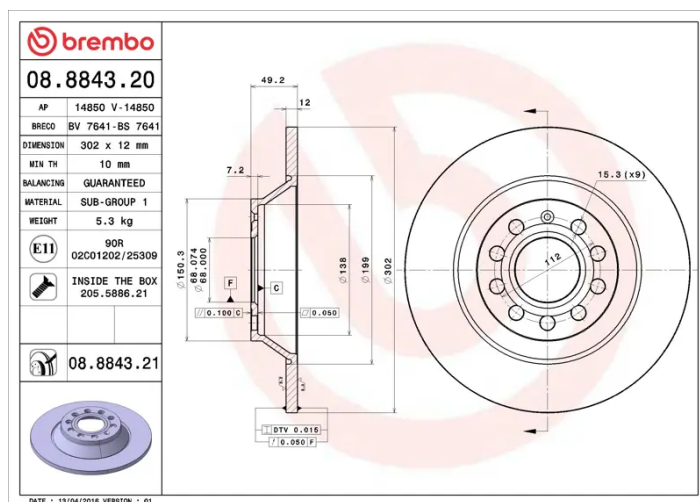

### Technical specifications

EAN code  
**8020584884324**

Axle  
**Rear**

Diameter Ø  
**302 mm**

Thickness (TH)  
**12 mm**

Height (A)  
**49 mm**

Number of holes (C)  
**5**

Brake disc type  
**Solid**

Centering (B)  
**68 mm**

Min. thickness  
**10 mm**

Tightening torque  
**120 Nm**

COMPATIBLE VEHICLES