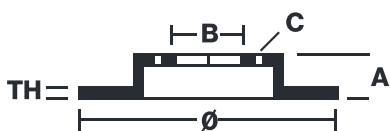

BRAKE DISC

08.9512.27

The **08.9512.27** brake disc is synonymous with reliability

The Brembo brake disc is fully interchangeable with an Original Equipment brake disc. The control of the entire production cycle allows Brembo to offer brake discs with outstanding performance levels, reliability, durability and comfort in all conditions of use. All Brembo brake discs are accompanied by the ECE-R90 homologation.

- ✓ OE-equivalent
- ✓ Brembo quality
- ✓ ECE-R90 certificate
- ✓ Safety
- ✓ Bearing kit

Technical specifications

EAN code
8020584015346

Axle
Rear

Diameter \varnothing
249 mm

Thickness (TH)
9 mm

Height (A)
69 mm