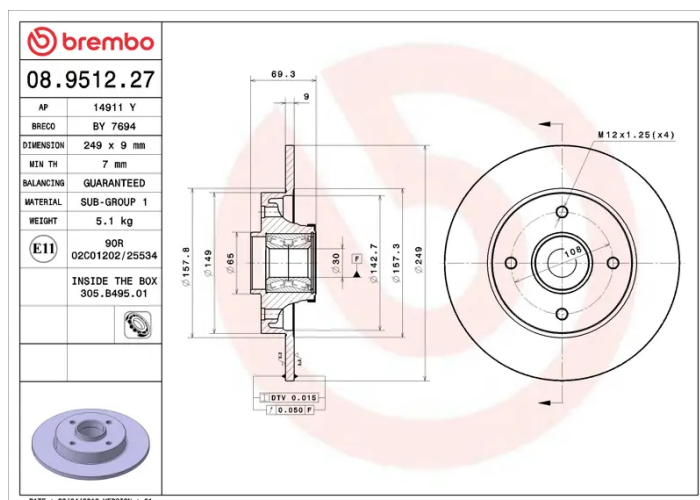

BRAKE DISC

08.9512.27

The **08.9512.27** brake disc is synonymous with reliability

The Brembo brake disc is fully interchangeable with an Original Equipment brake disc. The control of the entire production cycle allows Brembo to offer brake discs with outstanding performance levels, reliability, durability and comfort in all conditions of use. All Brembo brake discs are accompanied by the ECE-R90 homologation.

- ✓ OE-equivalent
- ✓ Brembo quality
- ✓ ECE-R90 certificate
- ✓ Safety
- ✓ Bearing kit

Technical specifications

EAN code
8020584015346

Axle
Rear

Diameter \varnothing
249 mm

Thickness (TH)
9 mm

Height (A)
69 mm

Number of holes (C)
4

Brake disc type
Solid

Centering (B)
30 mm

Min. thickness
7 mm

Tightening torque
90 Nm

COMPATIBLE VEHICLES

COMPATIBLE OE PART NUMBERS

1619237980	CITROËN
424919	CITROËN
424932	CITROËN
E169512	CITROËN
1613500780	CITROËN (DF-PSA)
424932	CITROËN (DF-PSA)
424919	DS
424932	DS
E169512	DS
3648487	OPEL
424932	OPEL
1619237980	PEUGEOT
424919	PEUGEOT
424932	PEUGEOT
E169512	PEUGEOT
1613500780	PEUGEOT (DF-PSA)
424919	PEUGEOT (DF-PSA)
424932	PEUGEOT (DF-PSA)
ZQ51014280	PEUGEOT (DF-PSA)
3648487	VAUXHALL
424932	VAUXHALL