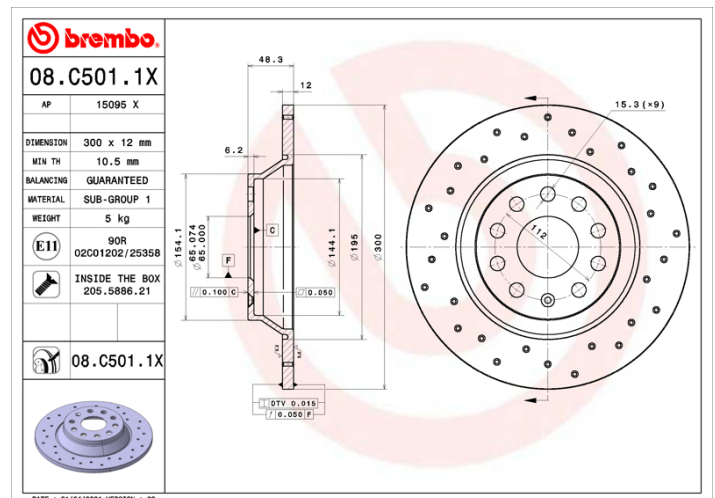

COMPATIBLE VEHICLES

AUDI

A3 (8V1, 8VK)	1.0 TFSI	85/115	07/16 12/17
A3 (8V1, 8VK)	1.2 TFSI	77/105	02/13 05/15
A3 (8V1, 8VK)	1.2 TFSI	81/110	05/14 08/16
A3 (8V1, 8VK)	1.4 TFSI	90/122	04/12 05/14
A3 (8V1, 8VK)	1.4 TFSI	103/140	03/13 08/16
A3 (8V1, 8VK)	1.4 TFSI	92/125	05/14 08/16
A3 (8V1, 8VK)	1.4 TSI	110/150	05/14 12/17