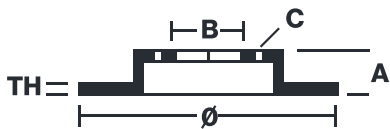

BRAKE DISC SPORT

09.4939.1S

Sport brake disc 09.4939.1S belongs to Brembo Cool Line

The Sport brake disc features TY3 grooves and the Brembo logo on the braking surface. These features provide an improved pedal feeling, more braking grip and greater fading resistance for better performance.

- ✓ Brembo quality
- ✓ ECE-R90 certificate
- ✓ Performance
- ✓ Sports driving
- ✓ Sporty look
- ✓ PVT ventilation
- ✓ Fastening screws
- ✓ Fading resistance

Technical specifications

EAN code	Axle	Diameter Ø
-	Front	284 mm
Thickness (TH)	Height (A)	Number of holes (C)
22 mm	44 mm	4
Brake disc type	Centering (B)	Min. thickness
Ventilated	59 mm	20,2 mm
Tightening torque		
98 Nm		