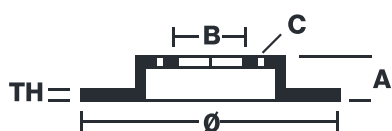

BRAKE DISC XTRA

09.5166.1X

The 09.5166.1X Xtra brake disc is synonymous with reliability

The Brembo Xtra brake disc features holes on the braking surface. The holes are designed to improve the cooling of the braking system, to generate greater fading resistance and grip in the initial stages of braking. The sports look is also enhanced by the presence of the UV paint.

- ✓ Brembo quality
- ✓ ECE-R90 certificate
- ✓ Performance
- ✓ Sports driving
- ✓ Sporty look
- ✓ Anti-corrosion
- ✓ Fastening screws

Technical specifications

EAN code
8020584212370

Axle
Front

Diameter Ø
256 mm