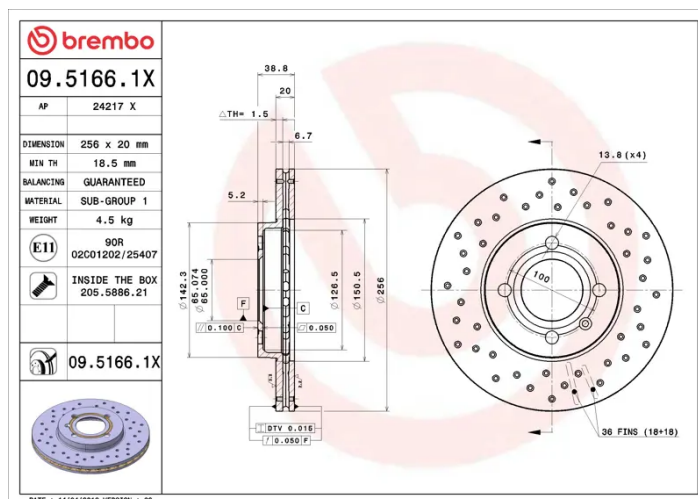

- ✓ Brembo quality
- ✓ ECE-R90 certificate
- ✓ Performance
- ✓ Sports driving
- ✓ Sporty look
- ✓ Anti-corrosion
- ✓ Fastening screws

Technical specifications

EAN code
8020584212370

Axle
Front

Diameter Ø
256 mm

Thickness (TH)
20 mm

Height (A)
39 mm

Number of holes (C)
4

Brake disc type
Ventilated

Centering (B)
65 mm

Min. thickness
18,5 mm

Tightening torque
110 Nm

COMPATIBLE VEHICLES