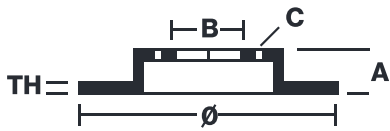

## 09.5220.10

The **09.5220.10** brake disc is synonymous with reliability

The Brembo brake disc is fully interchangeable with an Original Equipment brake disc. The control of the entire production cycle allows Brembo to offer brake discs with outstanding performance levels, reliability, durability and comfort in all conditions of use. All Brembo brake discs are accompanied by the ECE-R90 homologation.

### Technical specifications

EAN code	Diameter Ø	
<b>8020584522011</b>	<b>280</b> mm	
Thickness (TH)	Height (A)	Number of holes (C)
<b>24</b> mm	<b>58</b> mm	<b>5</b>
Brake disc type	Centering (B)	Min. thickness
<b>Ventilated</b>	<b>70</b> mm	<b>21</b> mm