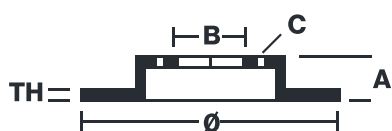

BRAKE DISC MAX

09.5570.75

The 09.5570.75 Max brake disc is synonymous with reliability

The Brembo Max brake disc features grooves on the braking surface. The special shape of the grooves generates greater fading resistance and constant renewal of friction material, quickly restoring optimum braking conditions. The UV paint completes the sporty look.

- ✓ Brembo quality
- ✓ ECE-R90 certificate
- ✓ Performance
- ✓ Sports driving
- ✓ Sporty look
- ✓ Anti-corrosion
- ✓ Fastening screws

Technical specifications

EAN code
8020584011386

Axle
Front

Diameter \varnothing
280 mm