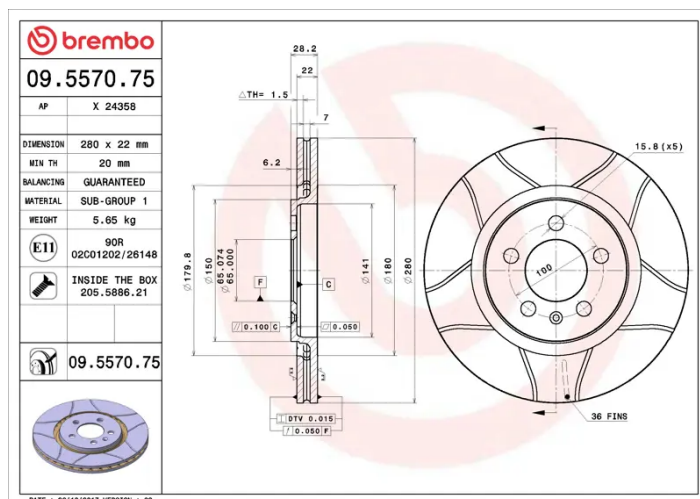

- ✓ Brembo quality
- ✓ ECE-R90 certificate
- ✓ Performance
- ✓ Sports driving
- ✓ Sporty look
- ✓ Anti-corrosion
- ✓ Fastening screws

Technical specifications

EAN code
8020584011386

Axle
Front

Diameter \varnothing
280 mm

Thickness (TH)
22 mm

Height (A)
28 mm

Number of holes (C)
5

Brake disc type
Ventilated

Centering (B)
65 mm

Min. thickness
20 mm

Tightening torque
120 Nm

COMPATIBLE VEHICLES