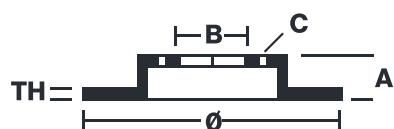

## 09.8137.76

The 09.8137.76 Max brake disc is synonymous with reliability

The Brembo Max brake disc features grooves on the braking surface. The special shape of the grooves generates greater fading resistance and constant renewal of friction material, quickly restoring optimum braking conditions. The UV paint completes the sporty look.

### Technical specifications

EAN code  
**8020584013601**

Axle  
**Front**

Diameter Ø  
**280 mm**

Thickness (TH)  
**24 mm**

Height (A)  
**44 mm**

Number of holes (C)  
**4**

Brake disc type  
**Ventilated**