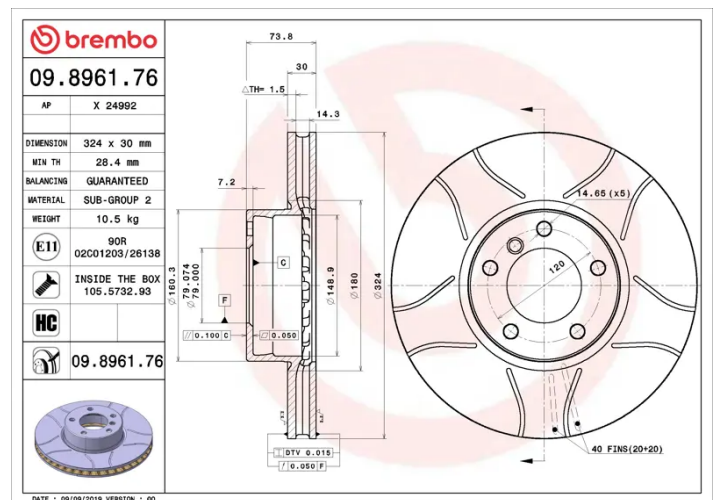

### Technical specifications

EAN code  
**8020584029640**

Axle  
**Front**

Diameter Ø  
**324 mm**

Thickness (TH)  
**30 mm**

Height (A)  
**74 mm**

Number of holes (C)  
**5**

Brake disc type  
**Ventilated**

Centering (B)  
**79 mm**

Min. thickness  
**28,4 mm**

Tightening torque  
**120 Nm**

COMPATIBLE VEHICLES