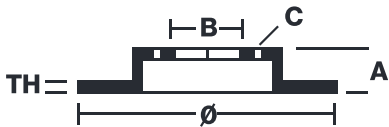

## 09.8961.76

The 09.8961.76 Max brake disc is synonymous with reliability

The Brembo Max brake disc features grooves on the braking surface. The special shape of the grooves generates greater fading resistance and constant renewal of friction material, quickly restoring optimum braking conditions. The UV paint completes the sporty look.

### Technical specifications

EAN code  
**8020584029640**

Axle  
**Front**

Diameter Ø  
**324 mm**

Thickness (TH)  
**30 mm**

Height (A)  
**74 mm**

Number of holes (C)  
**5**

Brake disc type  
**Ventilated**