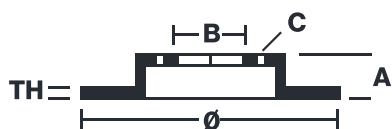

BRAKE DISC

09.9074.10

The **09.9074.10** brake disc is synonymous with reliability

The Brembo brake disc is fully interchangeable with an Original Equipment brake disc. The control of the entire production cycle allows Brembo to offer brake discs with outstanding performance levels, reliability, durability and comfort in all conditions of use. All Brembo brake discs are accompanied by the ECE-R90 homologation.

- ✓ OE-equivalent
- ✓ Brembo quality
- ✓ ECE-R90 certificate
- ✓ Safety
- ✓ Fastening screws

Technical specifications

EAN code
8020584907412

Axle
Front

Diameter Ø
300 mm

Thickness (TH)
26 mm

Height (A)
47 mm