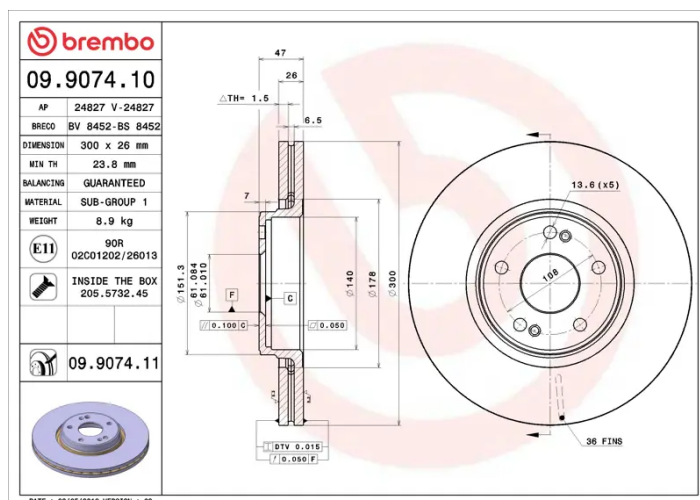

- ✓ OE-equivalent
- ✓ Brembo quality
- ✓ ECE-R90 certificate
- ✓ Safety
- ✓ Fastening screws

Technical specifications

EAN code
8020584907412

Axle
Front

Diameter Ø
300 mm

Thickness (TH)
26 mm

Height (A)
47 mm

Number of holes (C)
5

Brake disc type
Ventilated

Centering (B)
61 mm

Min. thickness
23,8 mm

Tightening torque
110 Nm

COMPATIBLE VEHICLES

COMPATIBLE OE PART NUMBERS

7701206614 RENAULT