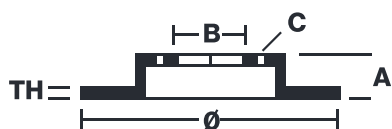

## 09.A752.10

The 09.A752.10 brake disc is synonymous with reliability

The Brembo brake disc is fully interchangeable with an Original Equipment brake disc. The control of the entire production cycle allows Brembo to offer brake discs with outstanding performance levels, reliability, durability and comfort in all conditions of use. All Brembo brake discs are accompanied by the ECE-R90 homologation.

### Technical specifications

EAN code  
**8020584213636**

Axle  
**Front**

Diameter Ø  
**340 mm**

Thickness (TH)  
**28 mm**

Height (A)  
**63 mm**

Number of holes (C)  
**5**

Brake disc type  
**Ventilated**