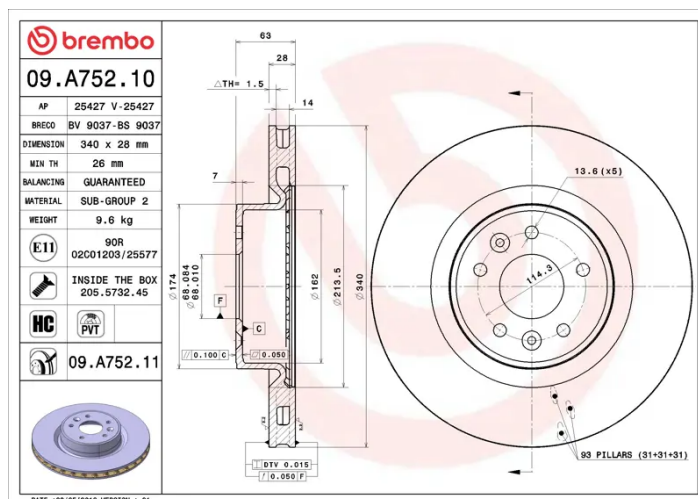

### Technical specifications

EAN code  
**8020584213636**

Axle  
**Front**

Diameter Ø  
**340 mm**

Thickness (TH)  
**28 mm**

Height (A)  
**63 mm**

Number of holes (C)  
**5**

Brake disc type  
**Ventilated**

Centering (B)  
**68 mm**

Min. thickness  
**26 mm**

COMPATIBLE VEHICLES