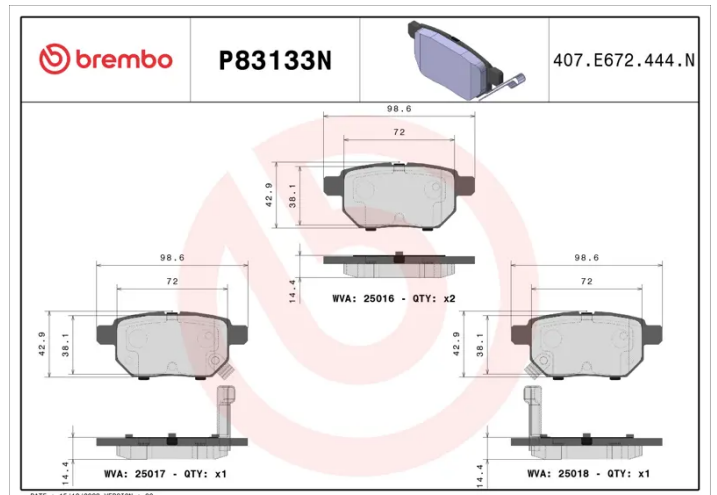

- ✓ OE-equivalent
- ✓ Brembo quality
- ✓ Safety
- ✓ Comfort
- ✓ Durability
- ✓ Dust reduction
- ✓ With accessories

Technical specifications

EAN code 8020584081068	Axle Front and rear	Thickness 14 mm
Width 99 mm	Height 43 mm	Braking system Akebono
Wear indicator Acoustic	WVA number 25016,25017,25018	Accessories With accessories With anti-squeal shim