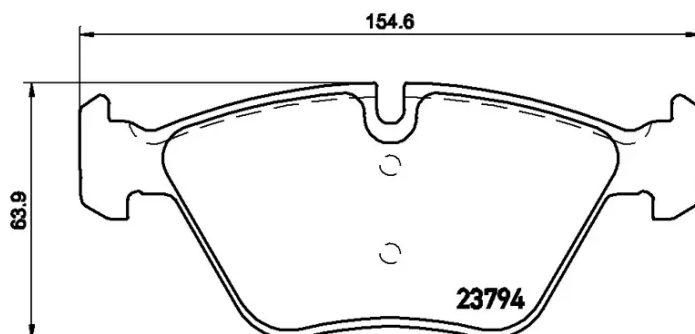

BRAKE PAD XTRA P 06 057X

The P 06 057X Xtra brake pad is synonymous with reliability

Brembo Xtra brake pads, developed to enhance the advantages of the Xtra and Max discs, are made using the special BRM X L01 compound which consists of more than 30 different components. Compared with the compound used for original-equivalent pads, the new solution assures a higher friction coefficient, which translates to more precise and stable braking, at both high and low temperatures. All this makes for greater driving comfort and improved pedal modularity, without compromising the product's mileage output.

- ✓ Brembo quality
- ✓ ECE-R90 certificate
- ✓ Safety
- ✓ Performance
- ✓ Sports driving
- ✓ With accessories

Technical specifications

EAN code 8020584068601	Axle Front	Thickness 20 mm
Width 155 mm	Height 64 mm	Braking system Teves
Wear indicator Prepared for wear indicator	WVA number 23793,23794	Accessories With accessories With anti-squeal shim With piston clip