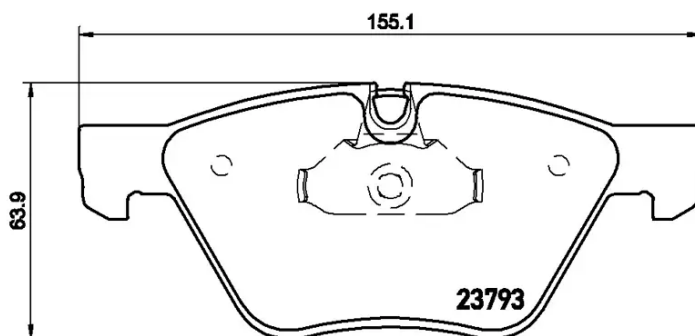

BRAKE PAD XTRA P 06 057X

The P 06 057X Xtra brake pad is synonymous with reliability

Brembo Xtra brake pads, developed to enhance the advantages of the Xtra and Max discs, are made using the special BRM X L01 compound which consists of more than 30 different components. Compared with the compound used for original-equivalent pads, the new solution assures a higher friction coefficient, which translates to more precise and stable braking, at both high and low temperatures. All this makes for greater driving comfort and improved pedal modularity, without compromising the product's mileage output.

- ✓ Brembo quality
- ✓ ECE-R90 certificate
- ✓ Safety
- ✓ Performance
- ✓ Sports driving
- ✓ With accessories

Technical specifications

EAN code 8020584068601	Axle Front	Thickness 20 mm
Width 155 mm	Height 64 mm	Braking system Teves
Wear indicator Prepared for wear indicator	WVA number 23793,23794	Accessories With accessories With anti-squeal shim With piston clip