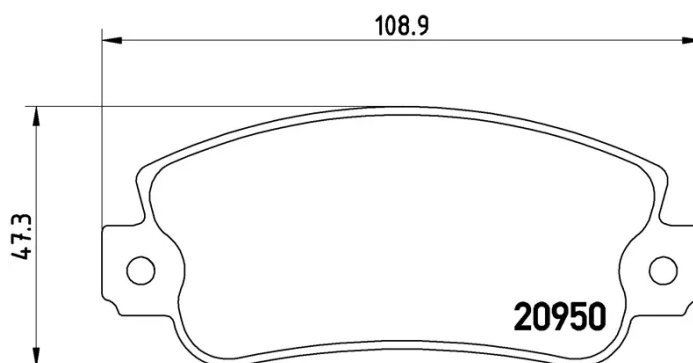

BRAKE PAD

P 23 021

The P 23 021 brake pad is synonymous with reliability

The Brembo brake pad guarantees ultimate safety when braking thanks to the use of more than 100 different compounds, designed according to the type of vehicle and use. Stopping distances reduced to a minimum, maximum driving comfort and silent operation are the most important features of Brembo materials. Brembo brake pads are supplied together with an extensive range of accessories and assembly kits for professional-standard installation.

- ✓ OE-equivalent
- ✓ Brembo quality
- ✓ ECE-R90 certificate
- ✓ Safety
- ✓ Performance
- ✓ Comfort

Technical specifications

EAN code	Axle	Thickness
8020584050910	Front	18 mm
Width	Height	Braking system
109 mm	47 mm	Bendix
Wear indicator	WVA number	Accessories
Without	20950	With anti-squeal shim